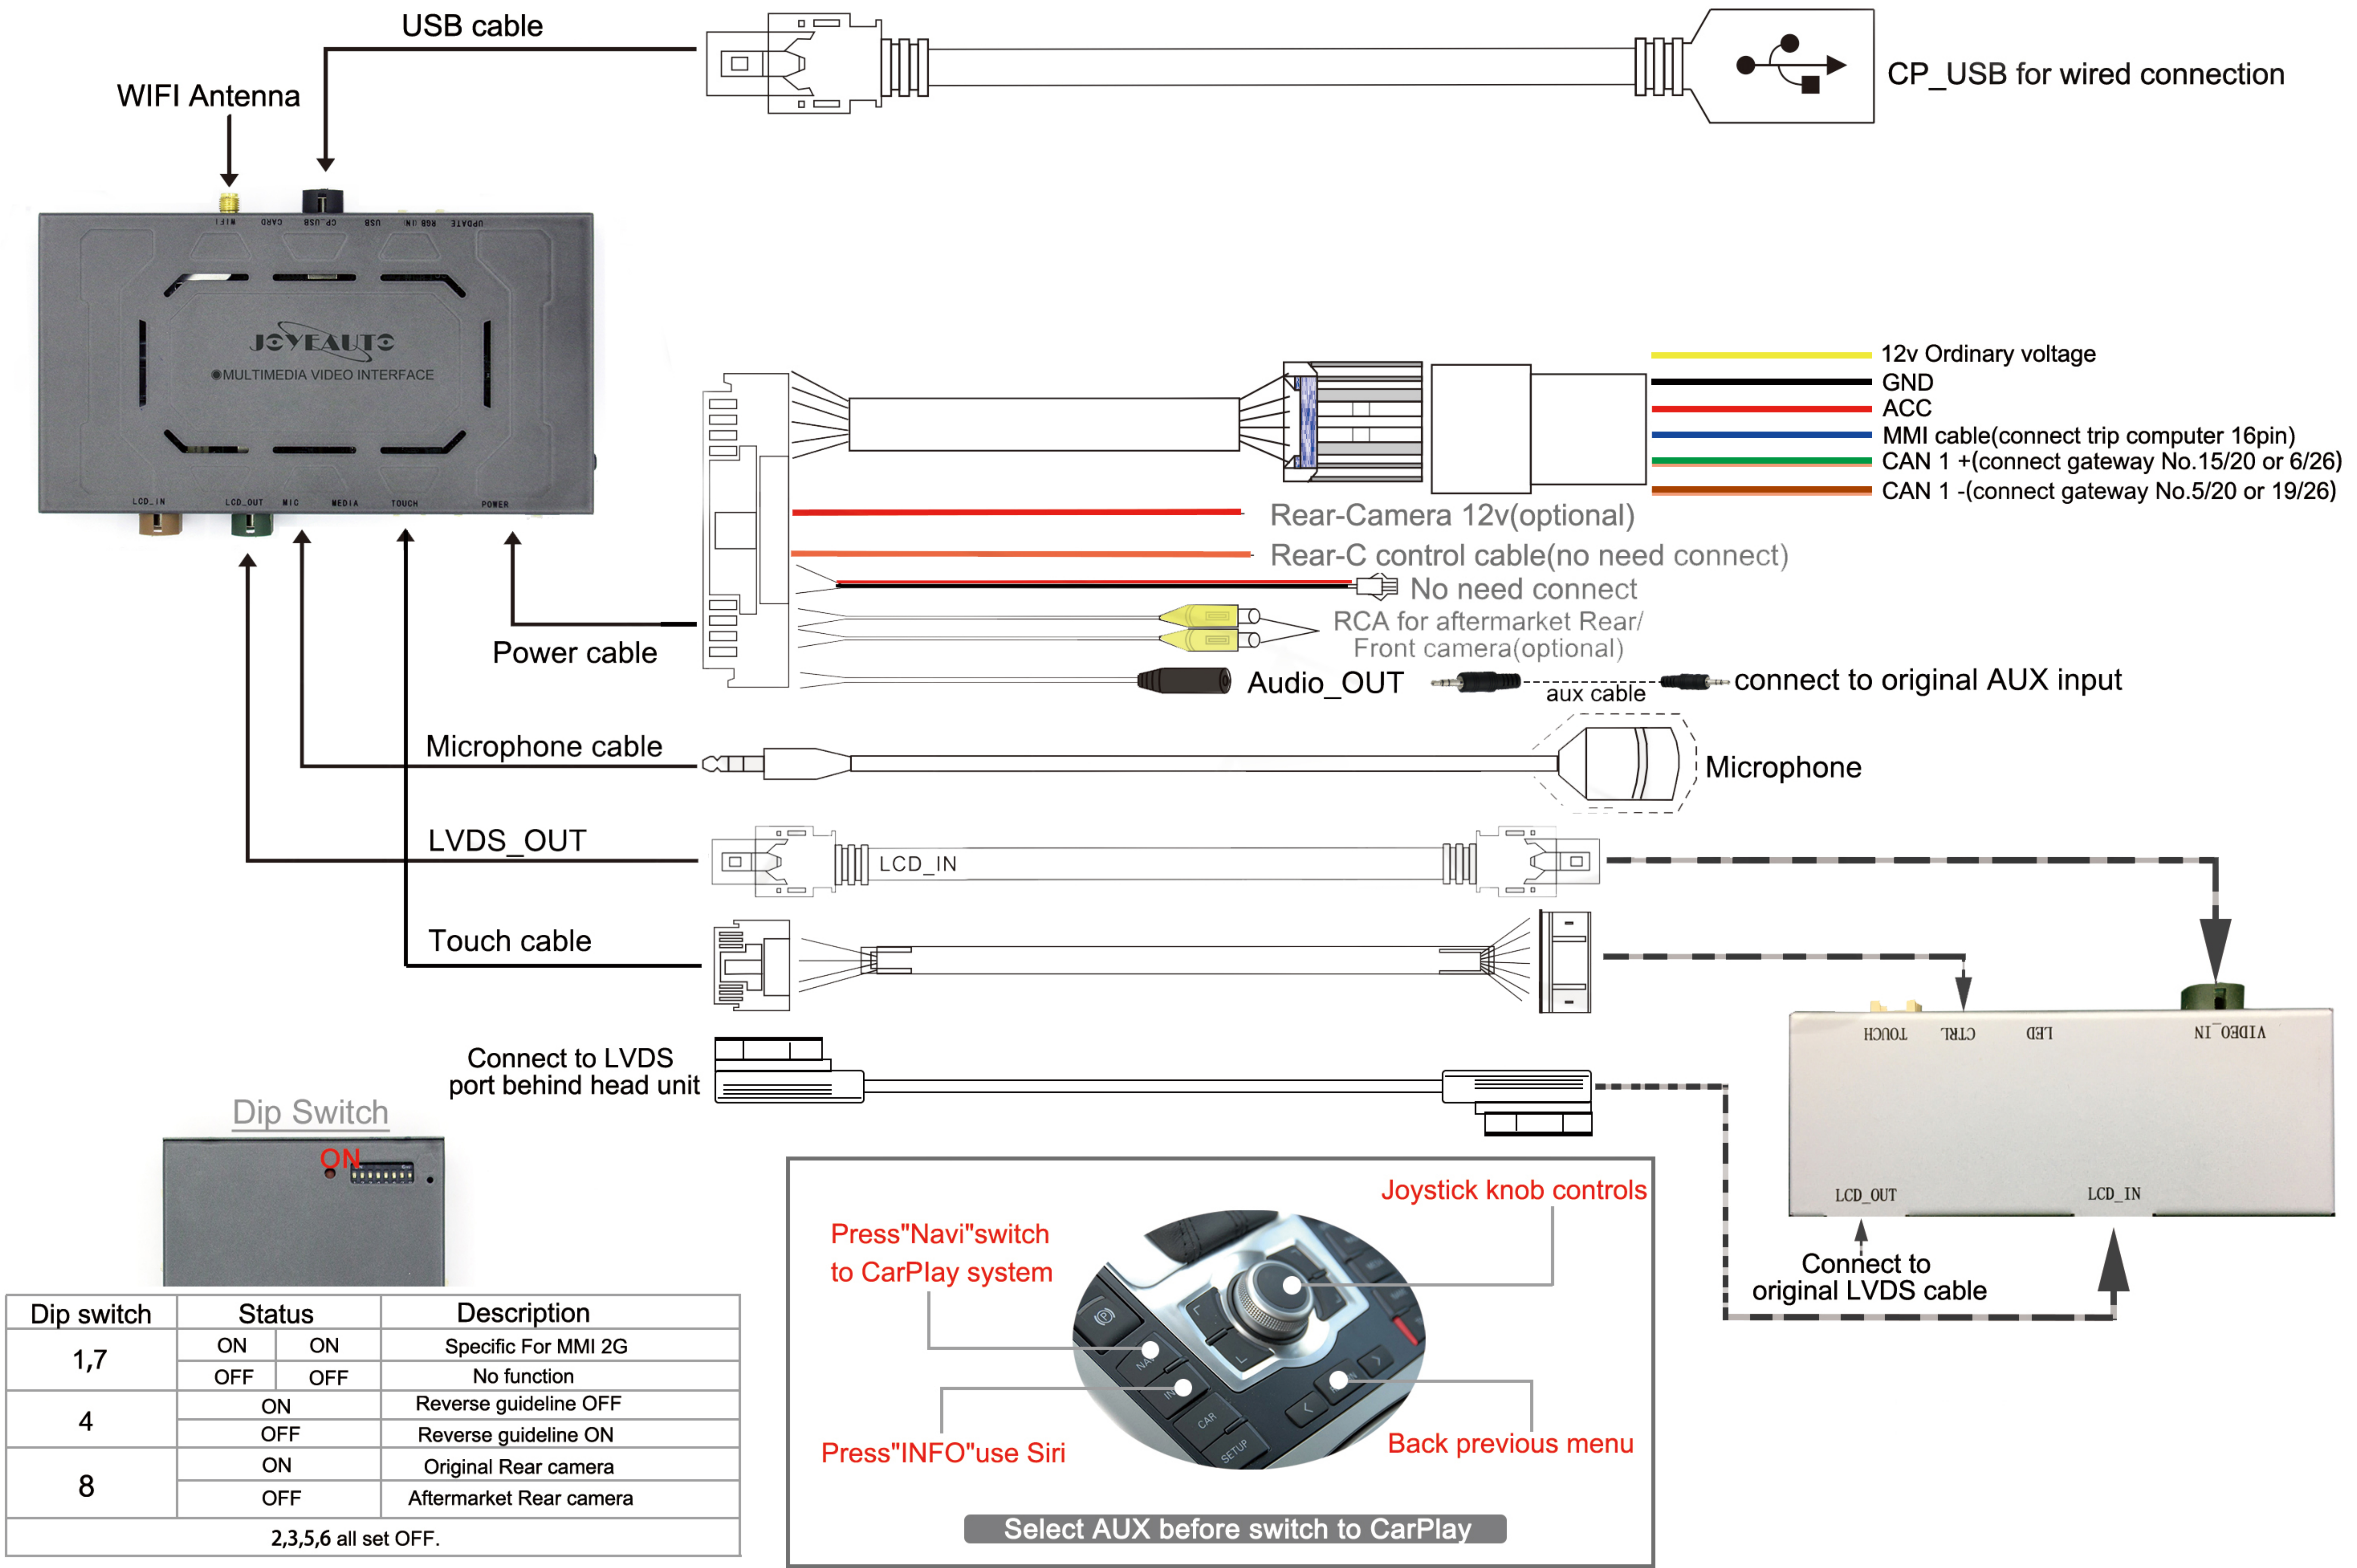

Audi MMI 2G Wireless CarPlay installation diagram

- 12v Ordinary voltage
- GND
- ACC
- MMI cable(connect trip computer 16pin)
- CAN 1 +(connect gateway No.15/20 or 6/26)
- CAN 1 -(connect gateway No.5/20 or 19/26)

Dip Switch

Dip switch	Status	Description
1,7	ON ON	Specific For MMI 2G
	OFF OFF	No function
4	ON	Reverse guideline OFF
	OFF	Reverse guideline ON
8	ON	Original Rear camera
	OFF	Aftermarket Rear camera
2,3,5,6 all set OFF.		